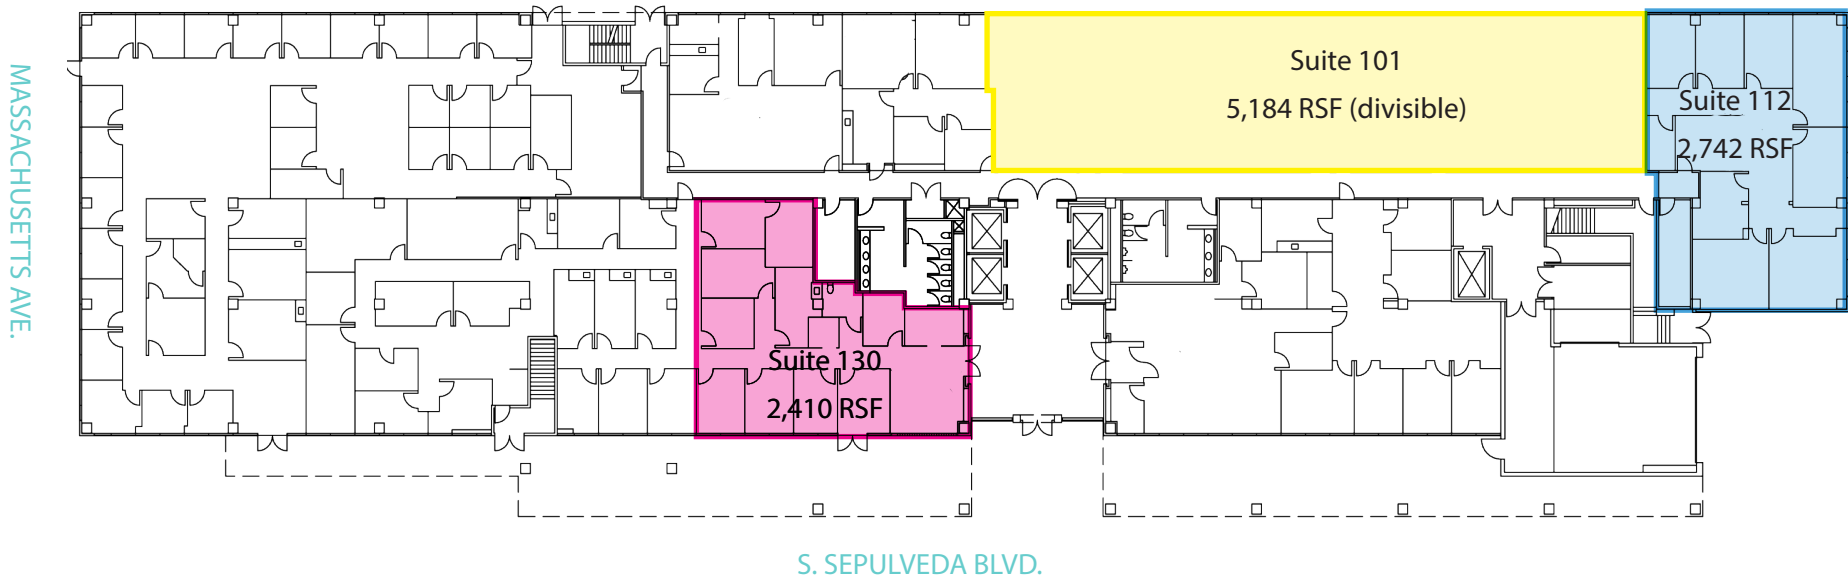

First Floor

Up to 10,336 SF available

Featuring 18' ceilings

WESTBROOK PARTNERS

1640SEPULVEDA.COM

CARL MUHLSTEIN
International Director
+1 213 239 6055
carl.muhlstein@am.jll.com
Lic. #00595250

HAYLEY ENGLISH BLOCKLEY
Managing Director
+1 213 239 6054
hayley.blockley@am.jll.com
Lic. #01781682